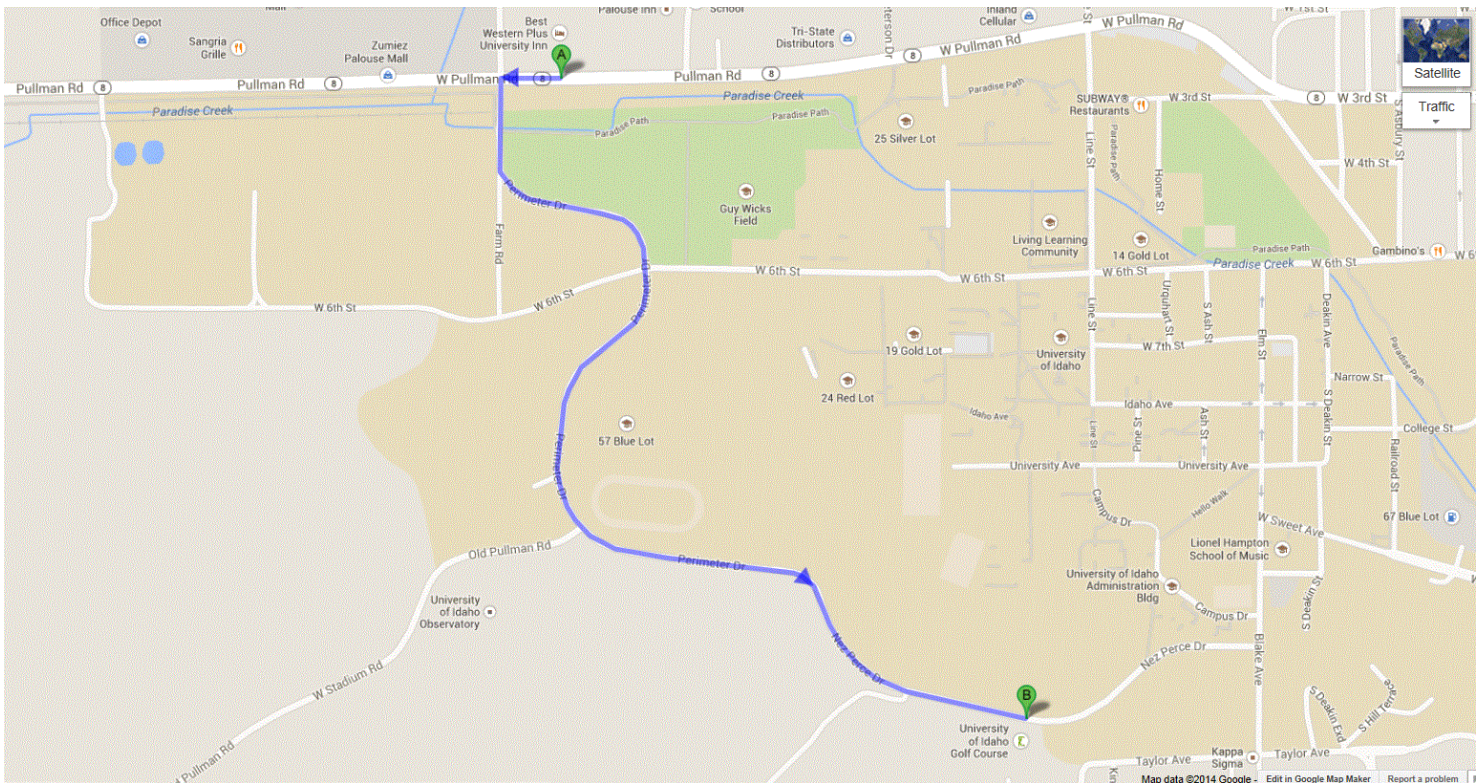

E-Mail:

Directions

University Inn Best Western to The University of Idaho Golf Course

Golf Course Address: 1215 Nez Perce Drive Moscow, Idaho 83844

Golf Course Phone: (208) 885-6171

Link to Directions: <https://goo.gl/maps/eEFwLFK2jtq>

Best Western Plus University Inn

1516 W Pullman Rd, Moscow, ID 83843

1. Head **west** on **W Pullman Rd** toward **Perimeter Dr**

go 315 ft
total 315 ft

2. Take the 1st left onto **Perimeter Dr**
About 2 mins

go 0.8 mi
total 0.9 mi

3. Continue onto **Nez Perce Dr**
Destination will be on the right

go 0.3 mi
total 1.2 mi

University of Idaho Golf Course

1215 Nez Perce Dr, Moscow, ID 83843

These directions are for planning purposes only. You may find that construction projects, traffic, weather, or other events may cause conditions to differ from the map results, and you should plan your route accordingly. You must obey all signs or notices regarding your route.

Map data ©2014 Google